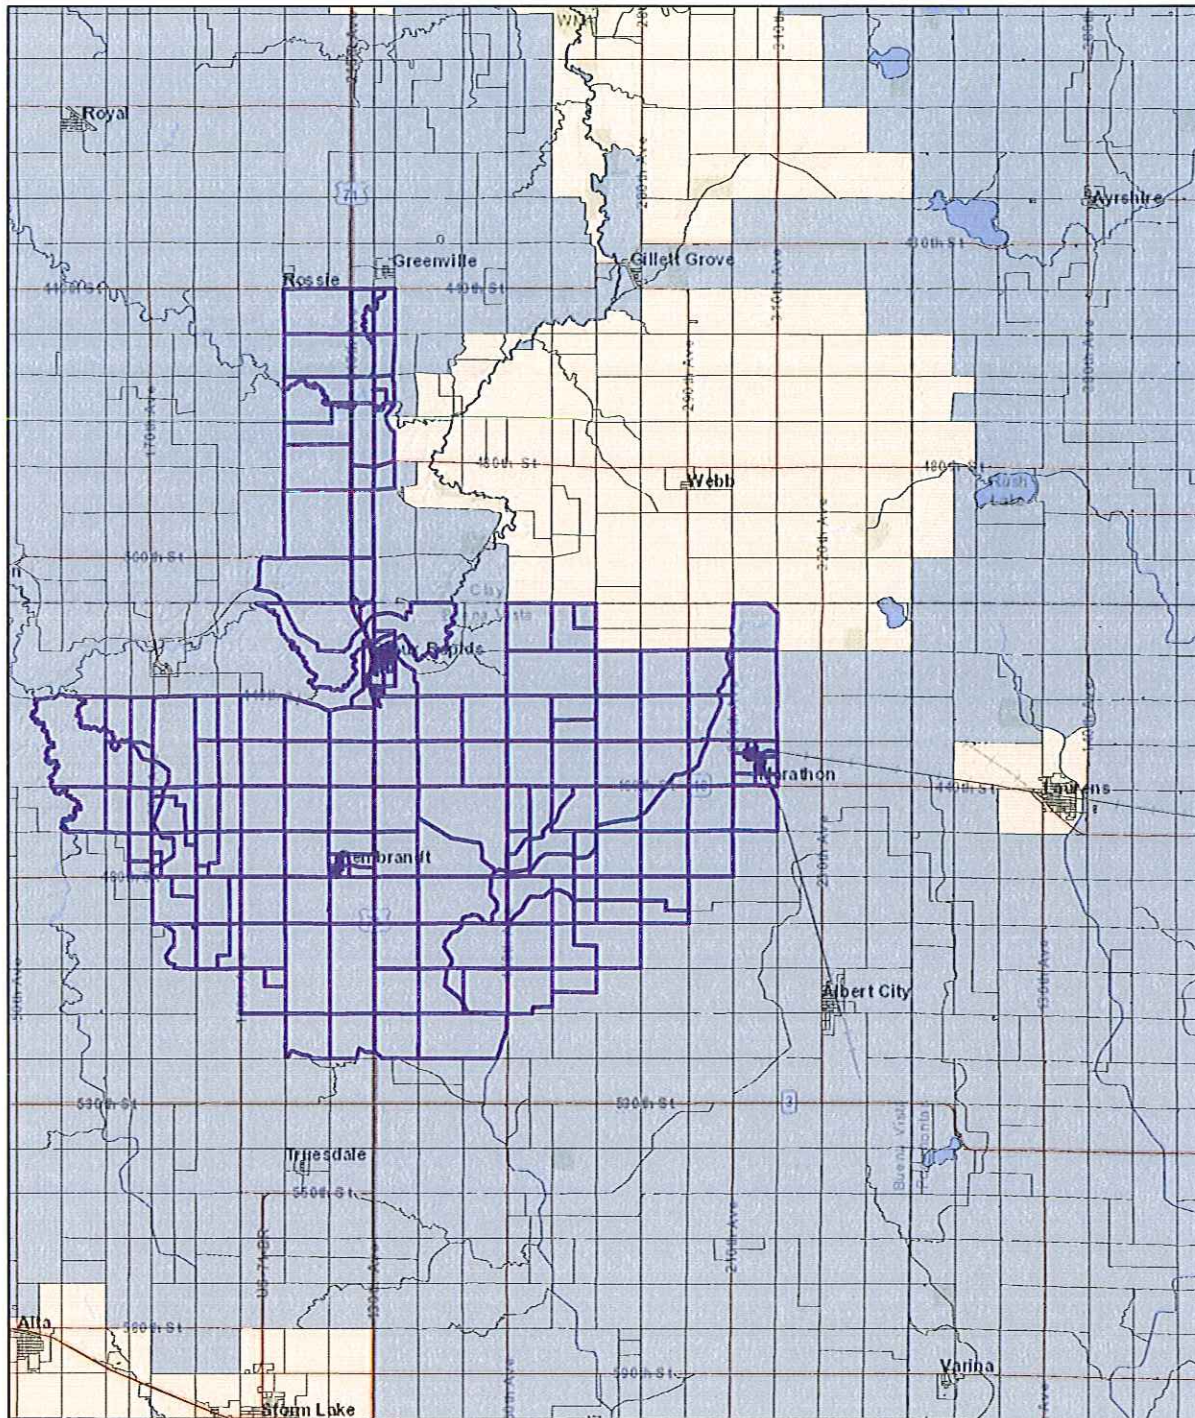

3/13/2019, 4:06:32 PM

Iowa Broadband Information By Block

- Targeted Service Area (TSA)
- Non-TSA

Sources: Esri, HERE, Garmin, USGS, Intermap, INCREMENT P, NRCan, Esri Japan, METI, Esri China (Hong Kong), Esri Korea, Esri (Thailand), NGCC, © OpenStreetMap contributors, and the GIS User Community